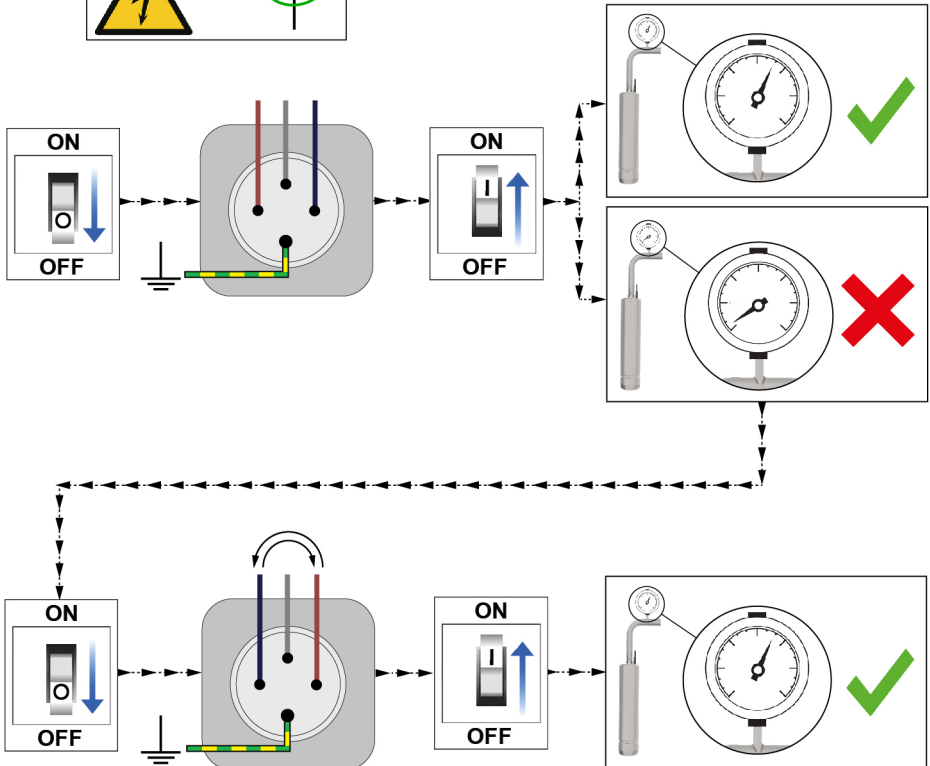

4b

<http://lowara.com/pumps-circulators/submersible-borehole-pumps/scuba-close-coupled-submersible-pumps/#product-tab-literature>

Xylem |'zīləm|

Xylem Service Italia S.r.l.
Via Vittorio Lombardi 14
Montecchio Maggiore (VI) 36075
Italy